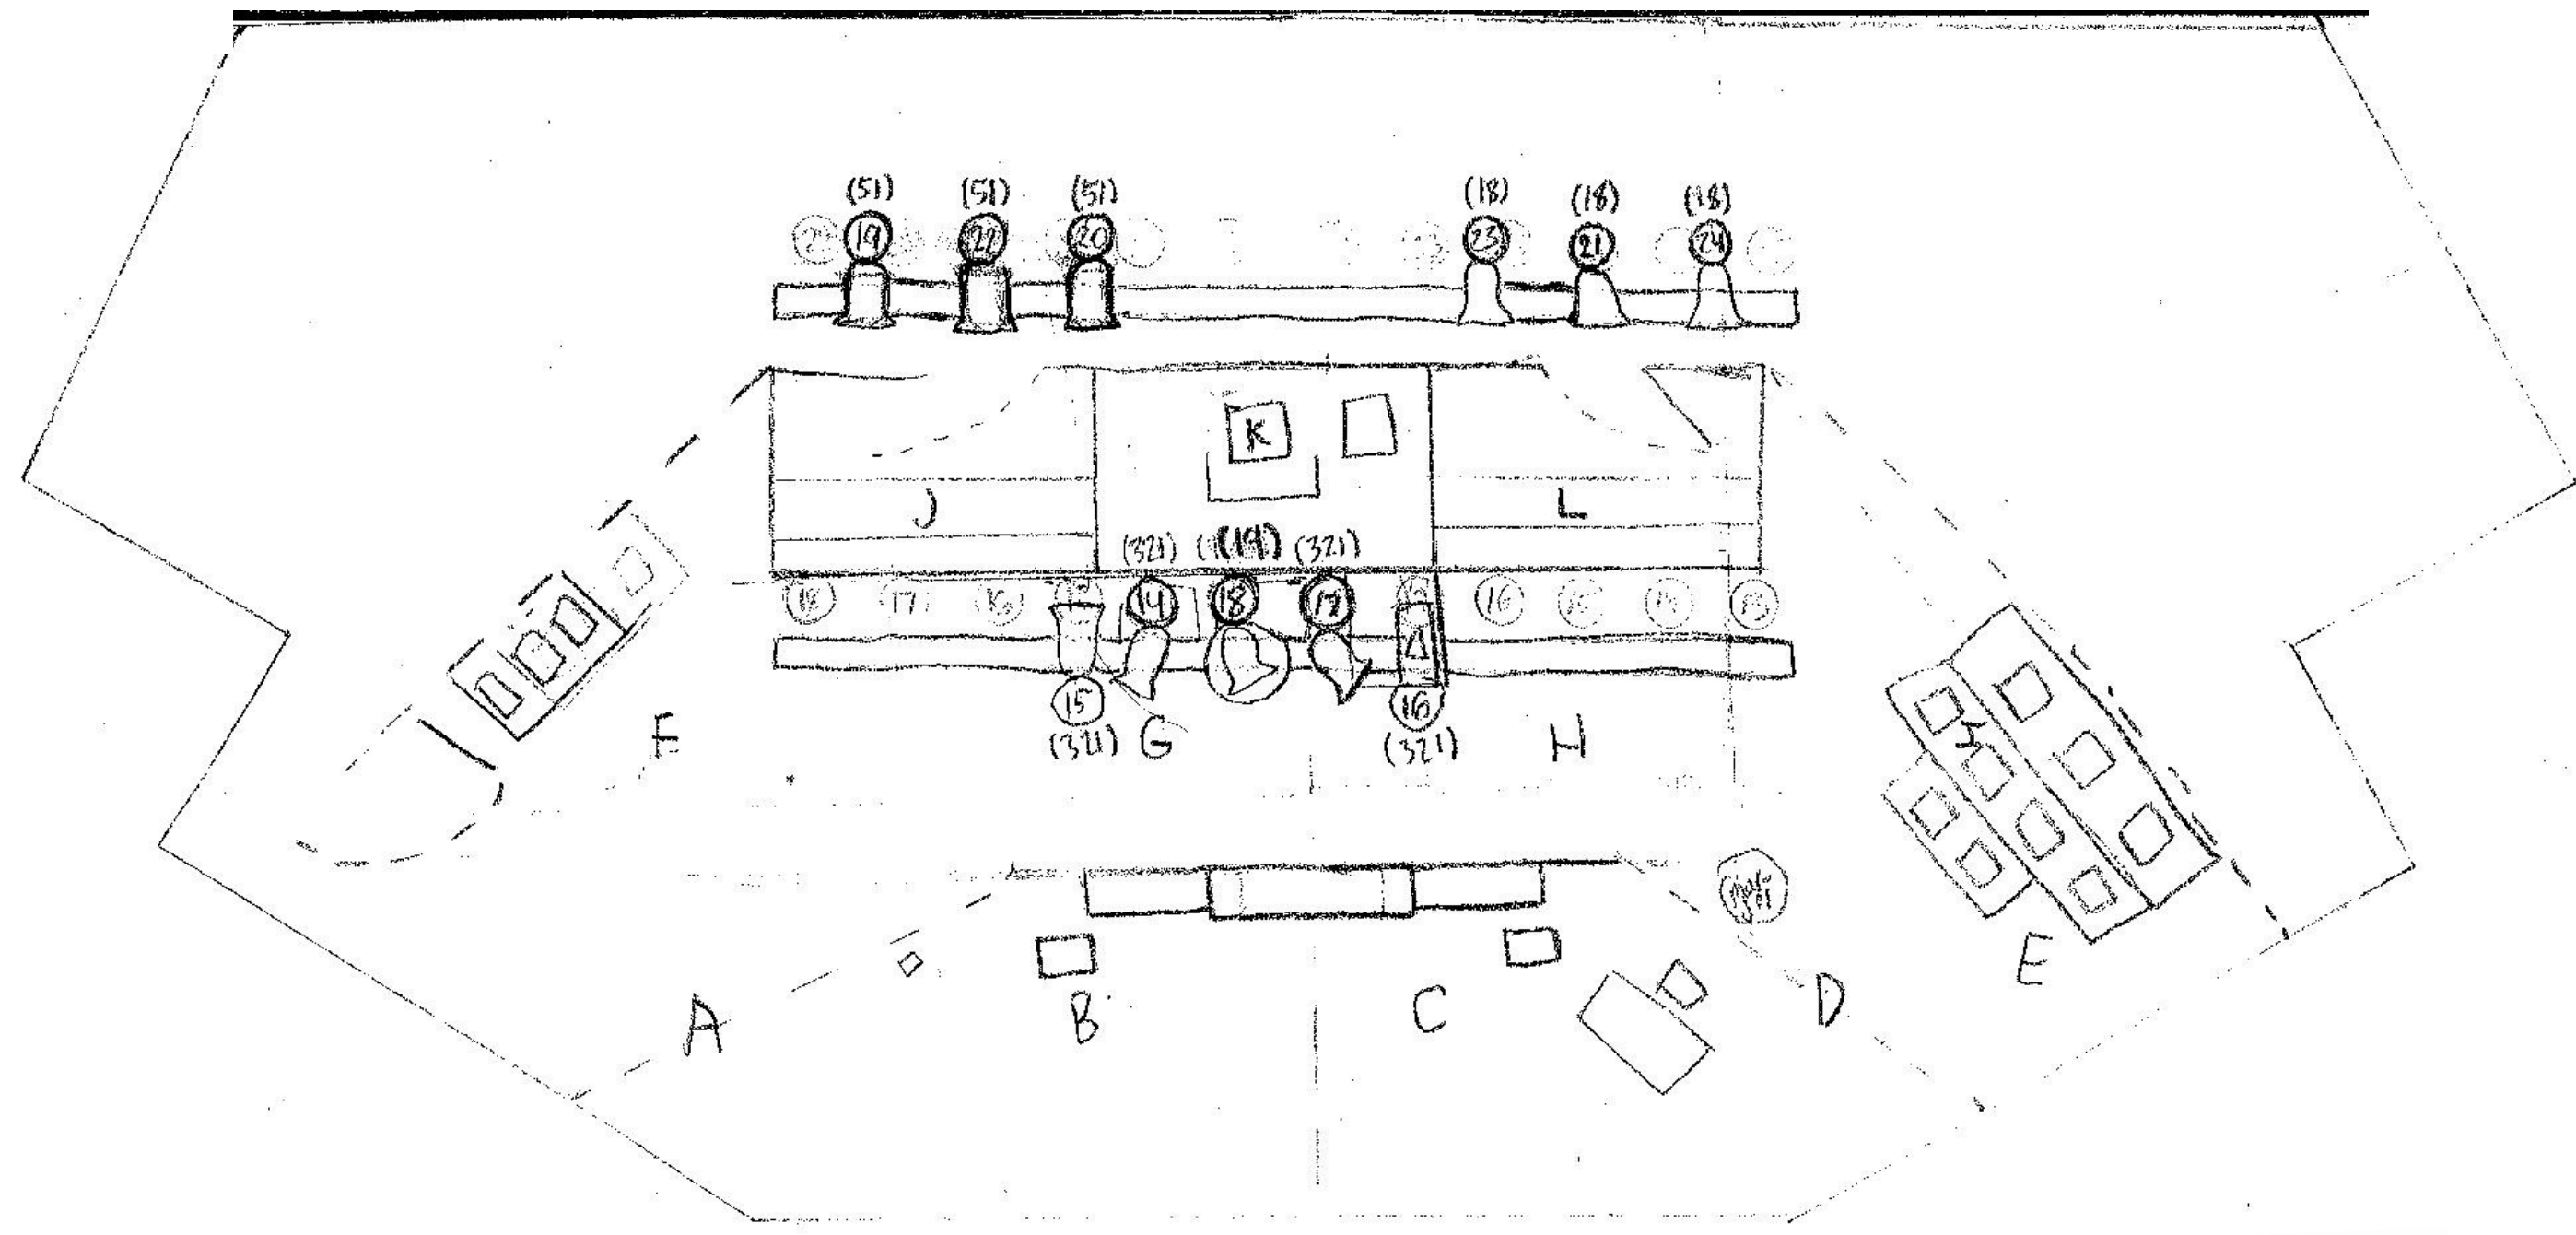

KEY	
	= Source Four
	= Fresnel
	= Par EA
	= Leko
	= circuit
	= murder special

Witness For the Prosecution
 Lighting Plot
 Stagelight Theatre
 Director: Jeff White
 Designer: Lily Donaldson
 Nov. 10-14, 2016
 Scale 1/4" = 1'0"

14-17: Walls
 18: Murder special
 19-24: Office Backlights